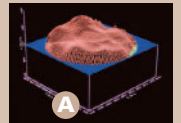

RC85i

RC65i

RC55i

DYNAMIC BALANCE®

Advanced laser imaging technology allowed Polk Audio engineers to see the entire vibrating surface of a driver and tweeter; they could actually see the resonance develop on the speaker cones—resonance that is the root cause of loudspeaker distortion (A). Being able to see the resonance develop, they determined the "Dynamic Balance" of high-tech materials, geometry and construction that effectively tune out the offending resonance (B). Exclusive Dynamic Balance Composite Material Technology delivers sound that's effortlessly clean and clear, even at lifelike volume. See more about Dynamic Balance at www.polkaudio.com/catalog/technology/.

RC80i & RC60i

With a round shape and flush design, RCi In-Ceiling Speakers mimic the look of recessed lighting fixtures. When they are painted to match your decor, they disappear into your room for true “stealth” sound. Aimable tweeters give you more direct high frequency control for excellent imaging even for off-axis listening positions, and drop-in installation ease makes them a cinch even in unlikely locations.