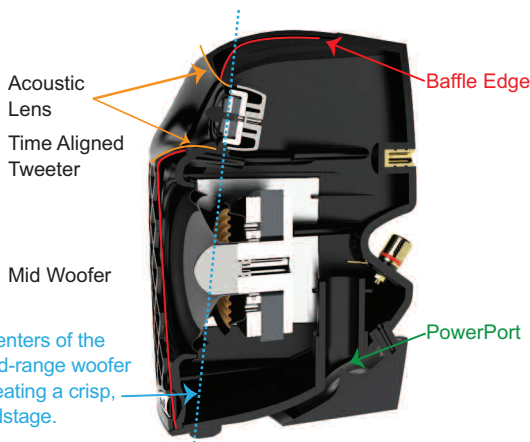

TL2 Satellite & Center Channel Features

- **Time Lens Technology**—The acoustic centers of the tweeter and mid-bass driver are located in the same plane for superior imaging, while the acoustic lens incorporated in the grille smoothes the tweeter's frequency response. The TL Series creates imaging and frequency balance previously impossible in small, high performance satellite speakers.

- **PowerPort[®]** a patented Polk[®] technology, extends the low frequency mid-bass driver response as it decreases air turbulence, eliminates "port noise" and bass output losses up to 3 dB.
- **Steel-Plate Reinforced Curved Enclosure Design.** Non-parallel surfaces, combined with the extra-rigid steel plates, not only results in a stronger and acoustically inert enclosure, but also produces less audible coloration from internal surface resonances.
- **3/4" Silk Dome Tweeters** for crisp, clear imaging and smooth response that's never tiring.
- **3 1/4" Composite Injection Molded Cones With Dynamic Balance[®] Driver Technology.** Polk's patented solution to driver design scientifically tunes driver materials to produce a flat frequency response, with sharp detail, transparency and the ability to play loud without strain.

- **5-Way Binding Posts** offer hookup versatility and secure connections.
- **Combination Keyhole Slot & 1/4" x 20 Threaded Insert** fits all after-market ceiling and wall brackets for ultimate flexibility. Or simply hang the speaker securely on a nail or screw using the keyhole slot.
- **Hi-Gloss "Blackstone" Finish** matches today's most stylish flat panel TV's.