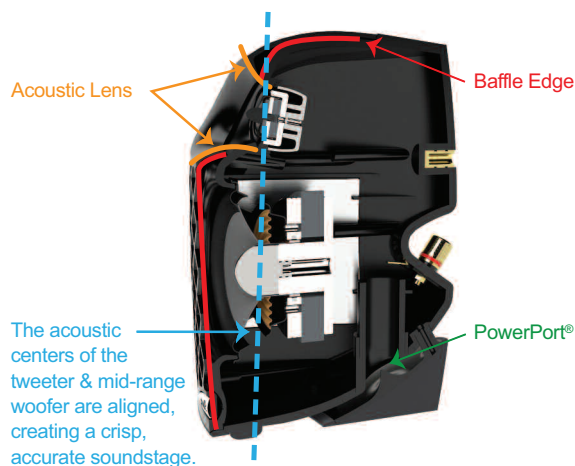

TL2 Satellite & Center Channel Features

- **Time Lens™ Technology**—The acoustic centers of the tweeter and mid-bass driver are located in the same plane for superior imaging, while the acoustic lens incorporated in the grille smoothes the tweeter's frequency response. The TL Series creates imaging and frequency balance previously impossible in small, high performance satellite speakers.

- **PowerPort[®]** a patented Polk[®] technology, extends the low frequency mid-bass driver response as it decreases air turbulence, eliminates "port noise" and bass output losses up to 3 dB.
- **Steel-Plate Reinforced Curved Enclosure Design.** Non-parallel surfaces, combined with the extra-rigid steel plates, not only results in a stronger and acoustically inert enclosure, but also produces less audible coloration from internal surface resonances.
- **3/4" Silk Dome Tweeters** for crisp, clear imaging and smooth response that's never tiring.
- **3 1/4" Composite Injection Molded Cones With Dynamic Balance[®] Driver Technology.** Polk's patented solution to driver design scientifically tunes driver materials to produce a flat frequency response, with sharp detail, transparency and the ability to play loud without strain.

- **5-Way Binding Posts** offer hookup versatility and secure connections.
- **Combination Keyhole Slot & 1/4" x 20 Threaded Insert** fits all after-market ceiling and wall brackets for ultimate flexibility. Or simply hang the speaker securely on a nail or screw using the keyhole slot.
- **Hi-Gloss "Blackstone" Finish** matches today's most stylish flat panel TV's.