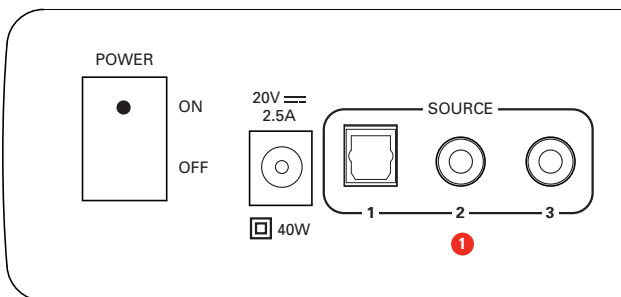

Specifications

SurroundBar 3000 IHT

Driver Complement	SurroundBar 3000	Two 2" x 6" drivers
	Subwoofer	One 6 1/2" Woofer
System Power	180 Watts (50 W x 2 Bar & 80 W x 1 Sub)	
Overall System Frequency Response	40 Hz - 22 kHz	
Dimensions	SurroundBar 3000	3 3/4" H x 31" W x 3" D (9.53 cm x 78.74 cm x 7.62 cm)
	Subwoofer	10" H x 10 1/4" W x 10 3/4" D (25.4 cm x 26.04 cm x 27.3 cm)
Warranty	3 years speaker, 1 year electronics	

Specifications, dimensions and features subject to change without notice. For more information call us at 1-800-377-7655 (USA and Canada). Outside of North America call +1 (410) 358-3600.