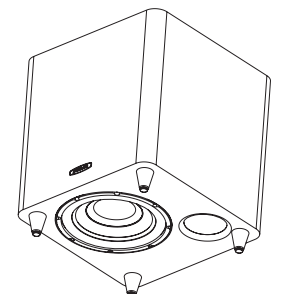

Downward Powered Subwoofer

**The RM705 Complements Today's Stylish High-Tech Flat Panel TVs And Audio Electronics**

The new RM705 Home Theater System is a six-piece complete 5.1 channel system that presents a sleek, minimalist design while delivering impressively big sound. Heavy-duty, non-resonant composite enclosures feature an elegant, high-gloss finish that creates the ideal décor accent. Polk speaker technology ensures superior system performance, delivering rich, full-bodied, big speaker sound. Mount the speakers on shelves, or next to your plasma or flat-screen television using their flexible wall-mount brackets. An included cradle supports the center channel. The RM705 is part of our 700 Series, also available in 6.1 and 7.1 configurations.