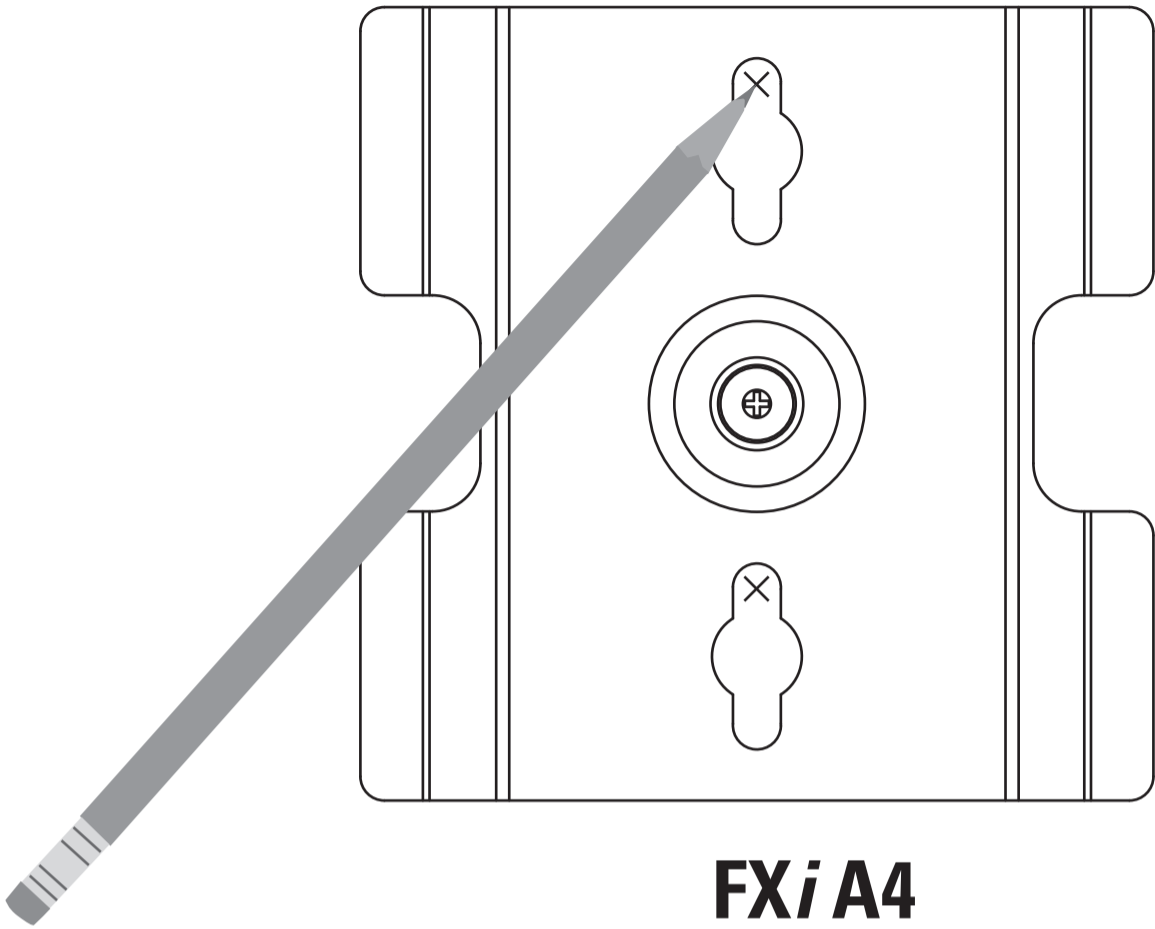

Align Template to Top Left of Speaker

FXi A4 Wall Mount Template